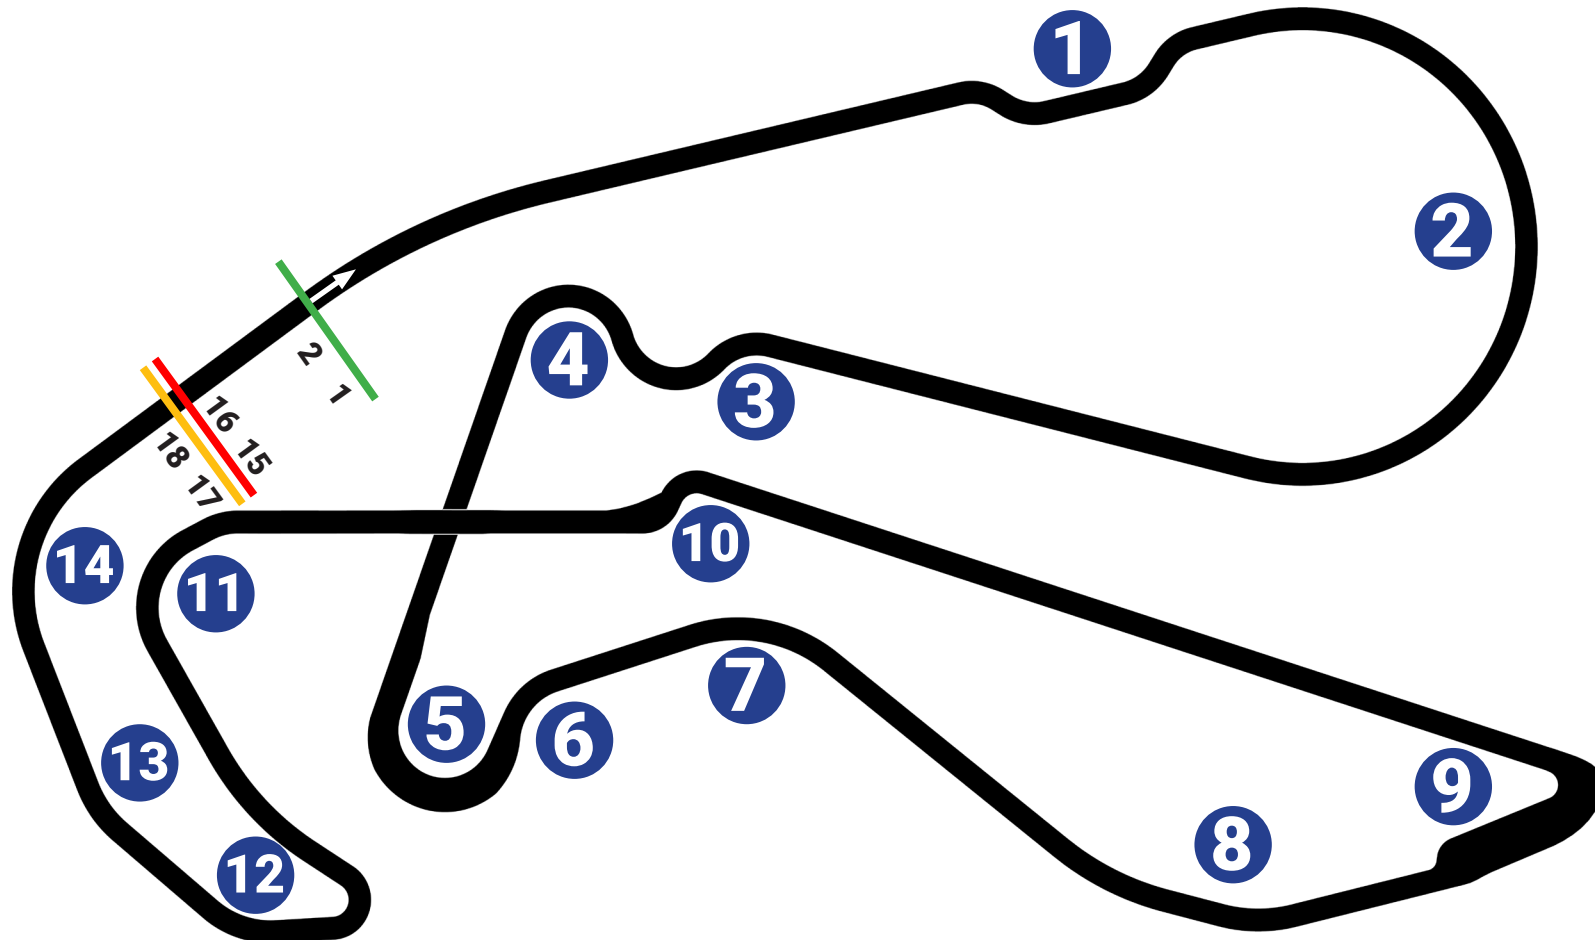

HIGHLANDS MOTORSPORT PARK

LENGTH: 4.0KM

DIRECTION: CLOCKWISE

ADDRESS: CNR. SH6 & SANDFLAT RD, CROMWELL

— START/FINISH LINE

— RED FLAG CONTROL LINE

— SAFETY CAR CONTROL LINE